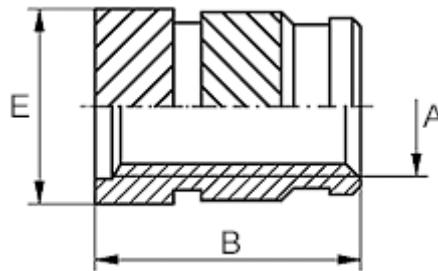

# Data Sheet

Article number: 12860000040800

Description: KLEE-coil 860 000 040.800  
M4 Brass

## Measures

---

Female thread A	= M4
Length B	= 8.2
Min distance to edge	= 2.5
Outer diameter E	= 6.3
Recommended bore diameter W +0.1	= 5.6